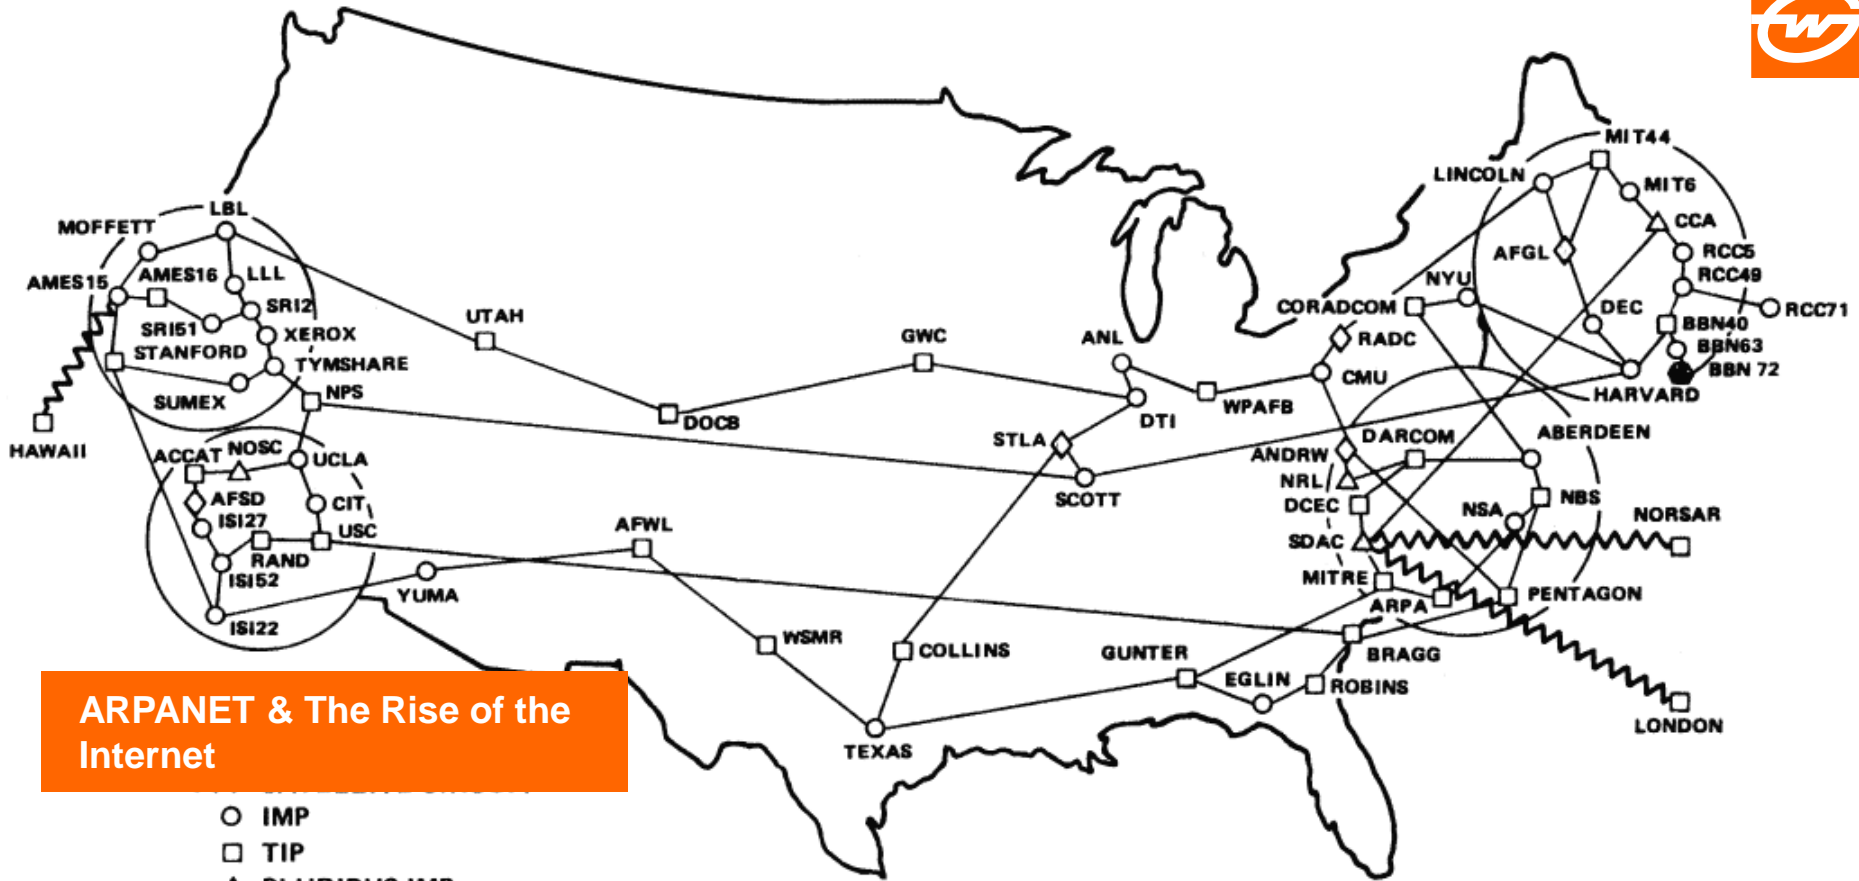

Collaboration in Freight Transportation

MAG.(FH) ANDREAS PICHLER, HEAD OF R&D / INNOVATION

FACTS AND FIGURES

**THE BEGINNING OF
THE JOURNEY...**

Gebrüder Weiss is the oldest transport company in the world.

Globalization made the world
a smaller place...

The Rise of ERP-Systems

ARPANET & The Rise of the Internet

- IMP
- TIP
- △ PLURIBUS IMP
- ◇ PLURIBUS TIP
- C30

Electronic Data Interchange

Connected Trucks

Mobile Internet and the Smartphone

Cheapest
\$1,036⁴⁵
8-10 Days
SAVE
Valid: 28 Aug 2016
Remarks [1]

Quickest
\$1,318¹⁰
2-3 Days
SAVE

Mode
 Air
 Ocean
 Rail
 Truck

Price
\$680 to \$1250

Origin Ports
 Shanghai Pudong...
 Haifa
 Greece

Destination Ports
 New York

Seller: Freight Forwarder ★★★★★
10002 Guangdong Sheng, China > CNSZX
Intersky Auto Transport
CNSHA Shanghai > ITGOA Genoa
Yang yang | [View schedule](#) | [Contract ABC 123456789](#)
Strada Colma, 51, Tagliolo Monferrato, Province of Alessandria, Italy
[Bella Part transportation etc](#)
Freight Forwarder's choice
YANG MING
Freight Forwarder's choice