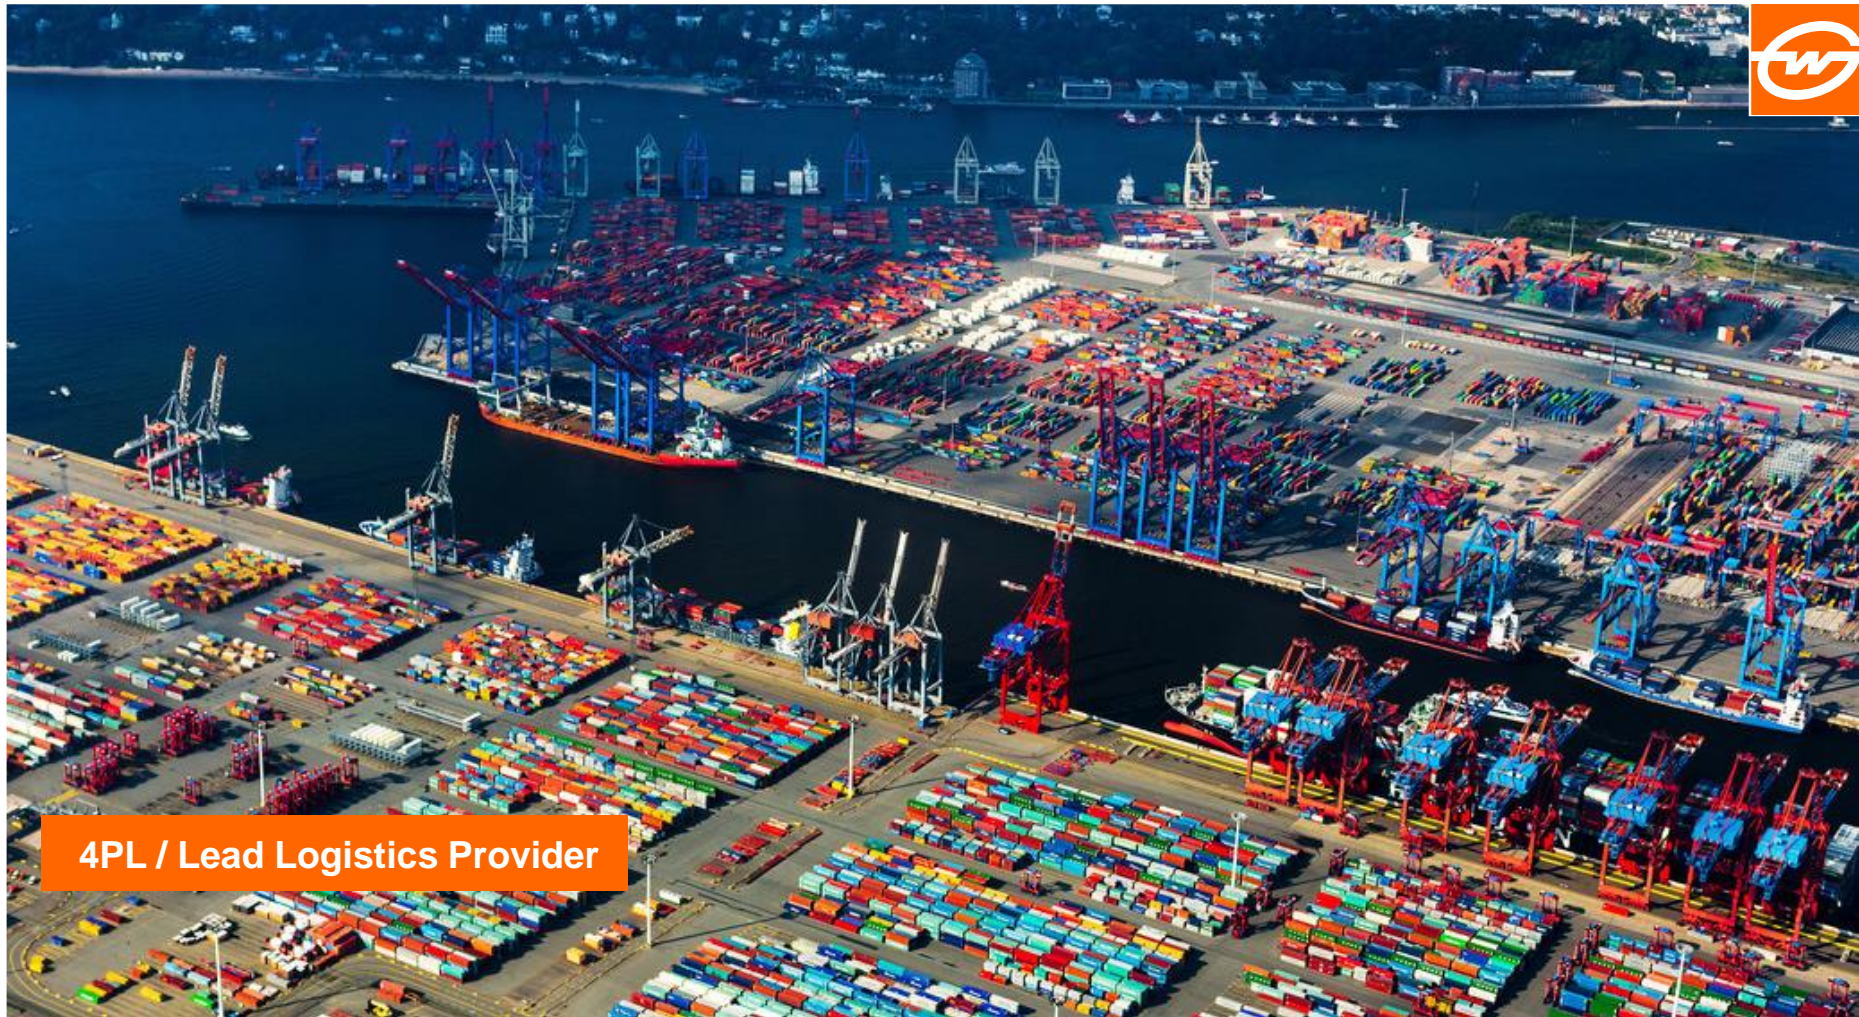

4PL / Lead Logistics Provider