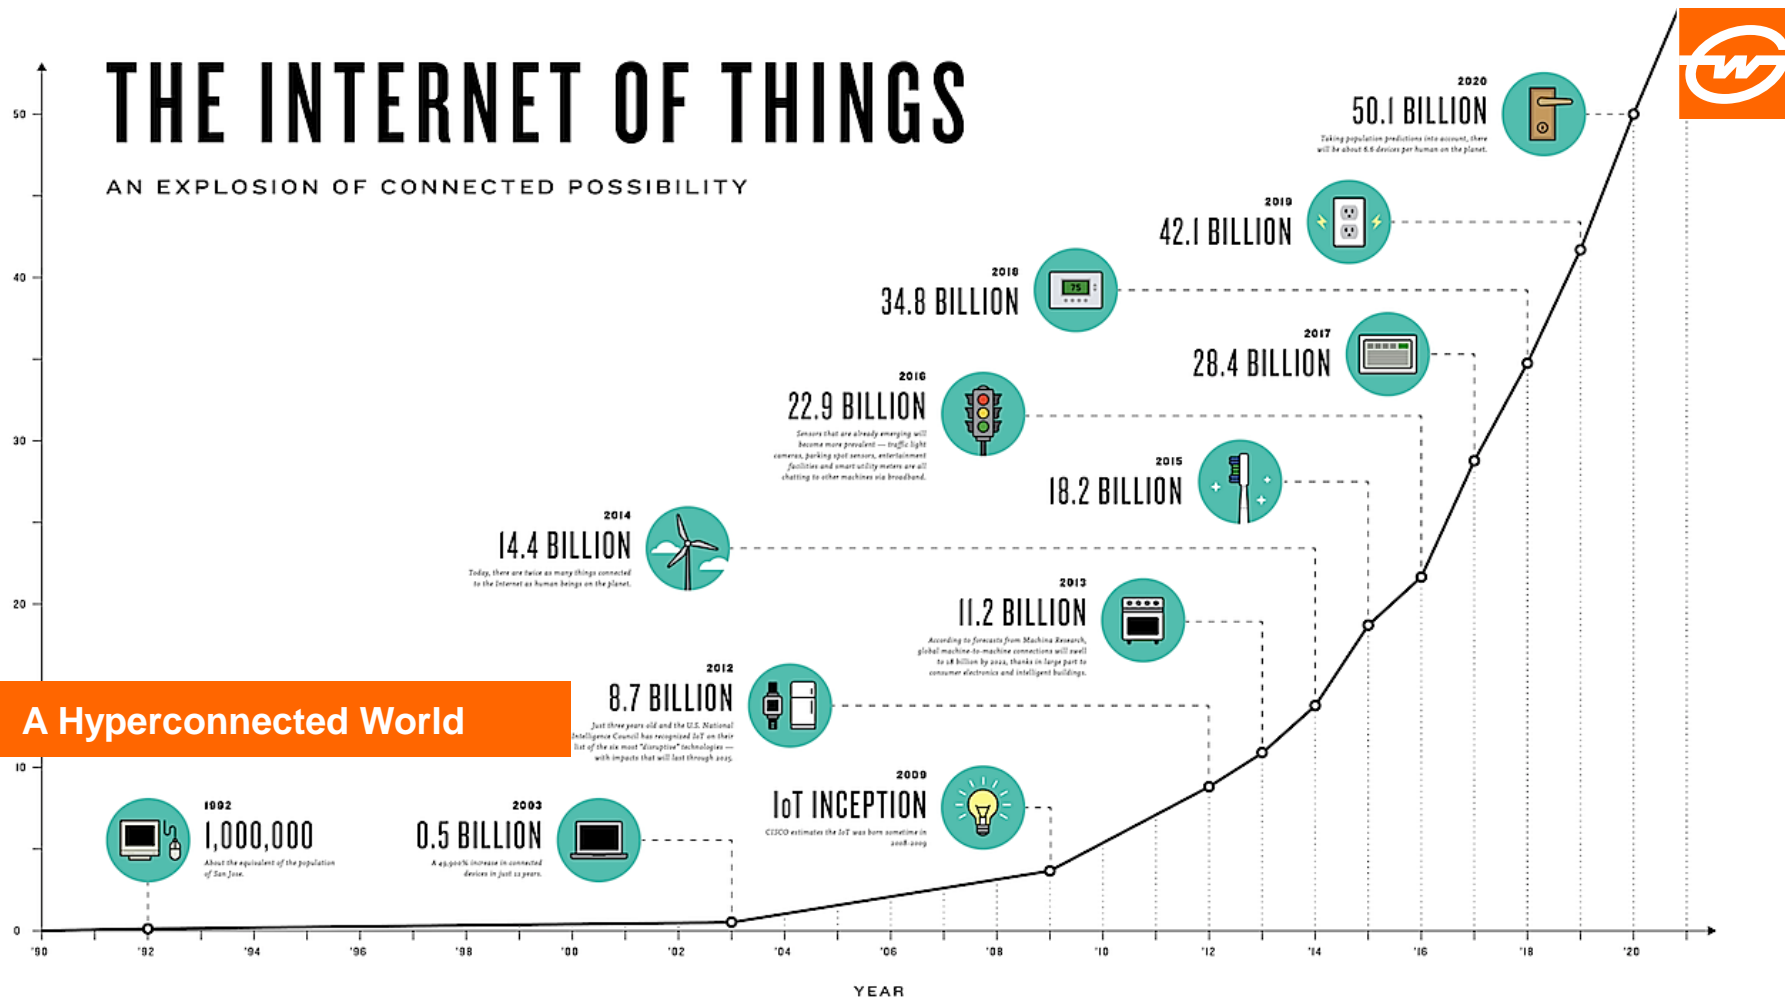

Collaboration in Freight Transportation

MAG.(FH) ANDREAS PICHLER, HEAD OF R&D / INNOVATION

FACTS AND FIGURES

**THE BEGINNING OF
THE JOURNEY...**

Gebrüder Weiss is the oldest transport company in the world.

Globalization made the world
a smaller place...

The Rise of ERP-Systems

ARPANET & The Rise of the Internet

- IMP
- TIP
- △ PLURIBUS IMP
- ◇ PLURIBUS TIP
- C30

Electronic Data Interchange

Connected Trucks

Mobile Internet and the Smartphone

**THE JOURNEY
CONTINUES...**

THE INTERNET OF THINGS

AN EXPLOSION OF CONNECTED POSSIBILITY

BILLIONS OF DEVICES

A Hyperconnected World

Finder File Edit View Go Window Help 100% Tue 2 Jun davinci1993

Freightos Marketplace NEW QUOTE QUOTES SHIPMENTS FREIGHTOS SELLERS Questions? 1 (855) 588 5873 Sell on Freightos How it works