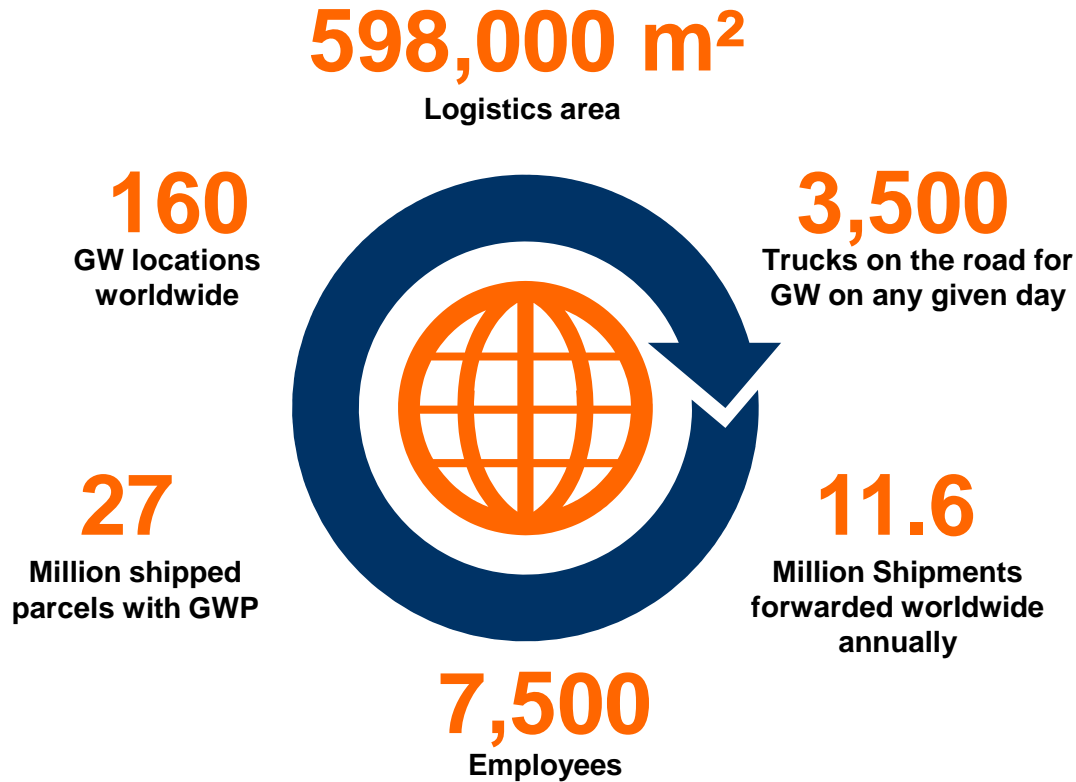

Collaboration in Freight Transportation

MAG.(FH) ANDREAS PICHLER, HEAD OF R&D / INNOVATION

FACTS AND FIGURES

**THE BEGINNING OF
THE JOURNEY...**

Gebrüder Weiss is the oldest transport company in the world.

Globalization made the world
a smaller place...

The Rise of ERP-Systems

ARPANET & The Rise of the Internet

- IMP
- TIP
- △ PLURIBUS IMP
- ◇ PLURIBUS TIP
- C30

Electronic Data Interchange

Connected Trucks

Mobile Internet and the Smartphone

Load: 1 pallet, 2 boxes Origin: Shanghai, China Destination: Flushing, NY 11379, USA EDIT SEARCH

27 Results Sort by: Recommended Cheapest Quickest

Best Value
\$1,125³³
5-6 Days
SAVE
Valid: 28 Aug 2016
Remarks [1]

Cheapest
\$1,036⁴⁵
8-10 Days
SAVE
Valid: 28 Aug 2016
Remarks [1]

Quickest
\$1,318¹⁰
2-3 Days
SAVE

Mode
 Air
 Ocean
 Rail
 Truck

Price
\$680 to \$1250

Origin Ports
 Shanghai Pudong...
 Haifa
 Greece

Destination Ports
 New York